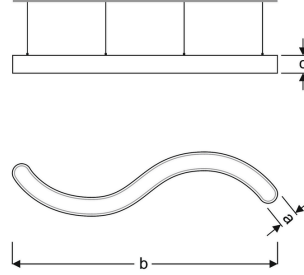

SEVA

ARCHITECTURAL LINEAR LUMINAIRES

VAR01 1560N SS30
VAR01 1560N SS40
VAR01 1560N SS60

MECHANICAL SPECS / MEKANİK ÖZELLİKLER

Application Areas Uygulama Alanları	Sales room - Residential areas - Hospital - Commercial building
Luminaire Type Ürün Tipi	LED Architectural Pendant
Luminaire Body Ürün Gövdesi	Luminaire body DKP steel. Electrostatic powder coating
Luminaire Diffuser Ürün Difüzörü	Opal diffuser
Luminaire Colour Ürün Gövde Rengi	S : Ral 9005 Jet black / B : Ral 9016 Traffic White / G : Ral 9006 Grey
Ingress Protection (IP) Rating IP Sınıfı	IP40
Impact Resistance (IK) Rating IK Sınıfı	IK02